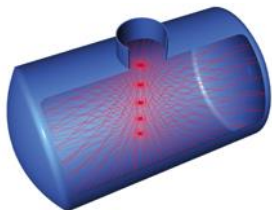

Intelligent Systems powered
by Dover Fueling Solutions

Magnetostrictive
Probes

Tank Gauge
Consoles

ProGauge 3D Laser Scan
Automatic Tank Calibration